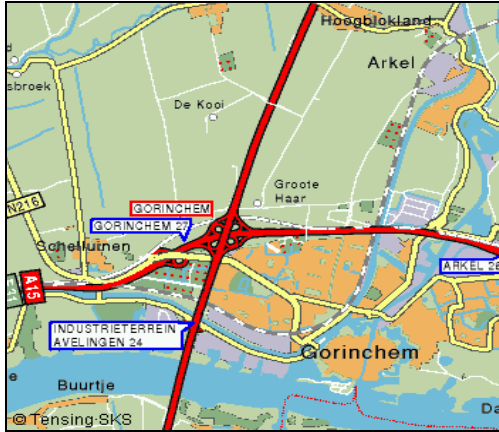

Route description to MirTac

Coming from A15, Rotterdam/Nijmegen

- Follow the A27 motorway to the south direction Breda,
- Take the exit 21, Hank
- Turn right, Provinciale weg direction Hank
- Follow the road, after 700 mtr you see MirTac on your right

Coming from A27 Utrecht / Amsterdam

- Follow the A27 motorway to the south direction Breda,
- Take the exit 21, Hank
- Turn right, Provinciale weg direction Hank
- Follow the road, after 700 mtr you see MirTac on your right
- You arrived at MirTac

Coming from Belgium / Breda

- Follow the A27 motorway north, direction Utrecht
- Take the exit no. 21, Hank
- Turn left to the Keizersveer after 500 mtr
- Turn right to the Kurenpolder after 500 mtr
- Turn left to the Rooie Wiel after 70 mtr
- Turn right to the Kerkstraat after 350m
- After 200 mtr you see Mirtac at the left